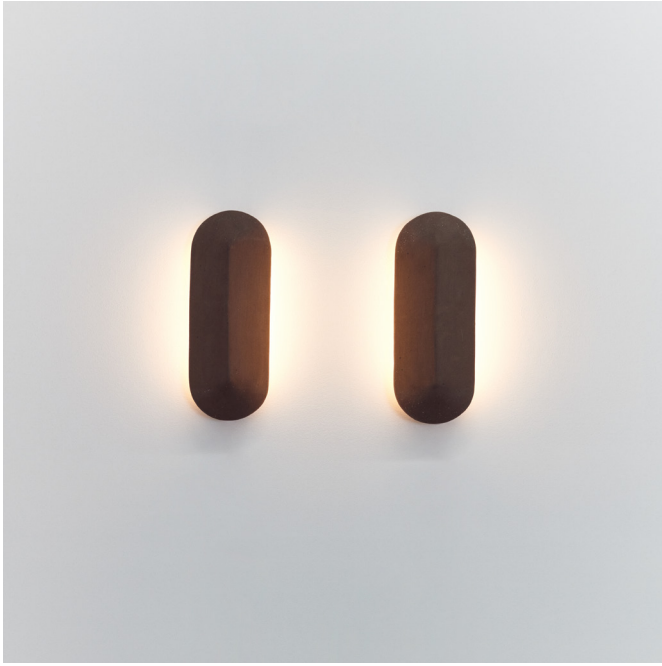

NEW VOLUMES™

---

Pinch Marrone

## Pinch Marrone c/o Kate Stokes

*The design of Pinch is quiet and unfussy – a celebration of pure geometry that can be seen equally as a wall sculpture and a functional guiding light.*

A simple, elongated wall light, offered in two lengths – 400 millimetres and 900 millimetres. Its shield-like form is characterised by a central sharp line or 'pinch' that allows light to fall differently on each side of the terracotta, accentuating the natural beauty of the material.

Pinch 400  
400 x 150 x 55D  
1.8 kg

Pinch 900  
900 x 150 x 55D  
3 kg

Please note, dimensions are approximate can vary during the firing process.

Pinch 400: 24V LED strip, 3000K warm white, 12W, 900Lm diffused wall wash  
Pinch 900: 24V LED strip, 3000K warm white, 18W, 1600Lm diffused wall wash

Standard Fixtures:  
— 1 x terracotta shade  
— 1 x wall mount with fixings  
— 1 x dimmable 30W slimline driver - IP20  
— IP54 LEDs suitable to indoor / outdoor use