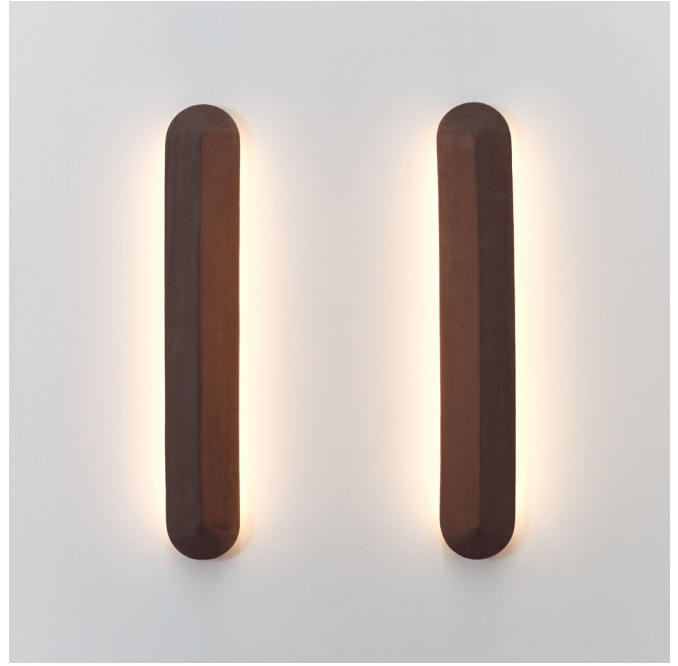

NEW VOLUMES™

---

Pinch Marrone

## Pinch Marrone c/o Kate Stokes

*The design of Pinch is quiet and unfussy – a celebration of pure geometry that can be seen equally as a wall sculpture and a functional guiding light.*

A simple, elongated wall light, offered in two lengths – 400 millimetres and 900 millimetres. Its shield-like form is characterised by a central sharp line or 'pinch' that allows light to fall differently on each side of the terracotta, accentuating the natural beauty of the material.

Pinch 400  
400 x 150 x 55D  
1.8 kg

Pinch 900  
900 x 150 x 55D  
3 kg

Please note, dimensions are approximate can vary during the firing process.

Pinch 400: 24V LED strip, 3000K warm white, 12W, 900Lm diffused wall wash  
Pinch 900: 24V LED strip, 3000K warm white, 18W, 1600Lm diffused wall wash

Standard Fixtures:  
— 1 x terracotta shade  
— 1 x wall mount with fixings  
— 1 x dimmable 30W slimline driver - IP20  
— IP54 LEDs suitable to indoor / outdoor use