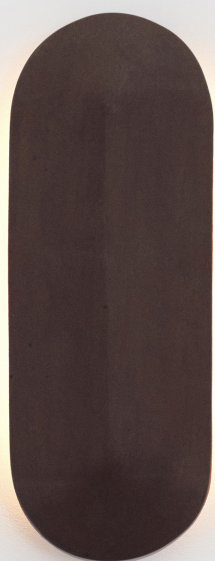

NEW VOLUMES™

---

Pinch Marrone

## Pinch Marrone c/o Kate Stokes

*The design of Pinch is quiet and unfussy – a celebration of pure geometry that can be seen equally as a wall sculpture and a functional guiding light.*

A simple, elongated wall light, offered in two lengths – 400 millimetres and 900 millimetres. Its shield-like form is characterised by a central sharp line or 'pinch' that allows light to fall differently on each side of the terracotta, accentuating the natural beauty of the material.

Pinch 400  
400 x 150 x 55D  
1.8 kg

Pinch 900  
900 x 150 x 55D  
3 kg

Please note, dimensions are approximate can vary during the firing process.

Pinch 400: 24V LED strip, 3000K warm white, 12W, 900Lm diffused wall wash  
Pinch 900: 24V LED strip, 3000K warm white, 18W, 1600Lm diffused wall wash