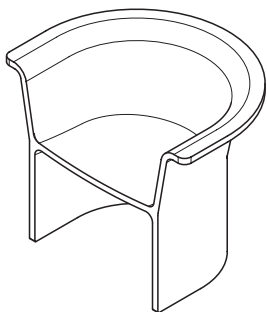

## Cove c/o Thomas Coward

---

*The Cove chair is designed to highlight the purity and strength of terracotta.*

Two negative shapes are placed on top of each other, one creating lift, the other creating support. The Cove chair evokes the coastal formation that its name derives from; it exists by the absence of matter.

---

Cove  
850 x 625 x 680H  
70kg

Please note, dimensions are approximate can vary during the firing process.

---