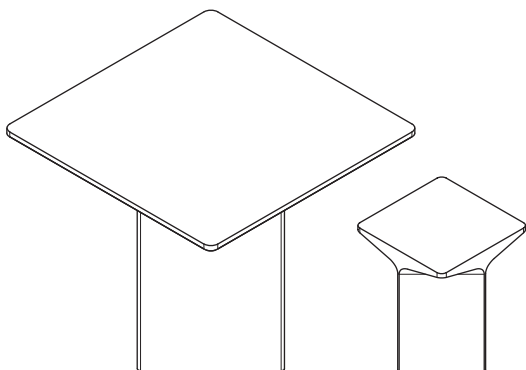

NEW VOLUMES™

Pitcher

Pitcher c/o Adam Goodrum

The Pitcher Table (above) and Pitcher Stool (right) create sculpturally simple forms so that when they are not being used, they can sit as contemporary objects to enhance peoples' spaces.

Capturing the purity of geometry and mathematical balance, this table and stool set features an extruded square base with the top rotated 45 degrees, then married together. The pieces have been designed to be adaptable; the stool edges have a user-friendly lip making them easier to move to suit changing needs.

Pitcher Table
900 x 900 x 750H
165kg

Pitcher Stool
375 x 375 x 450H
28kg